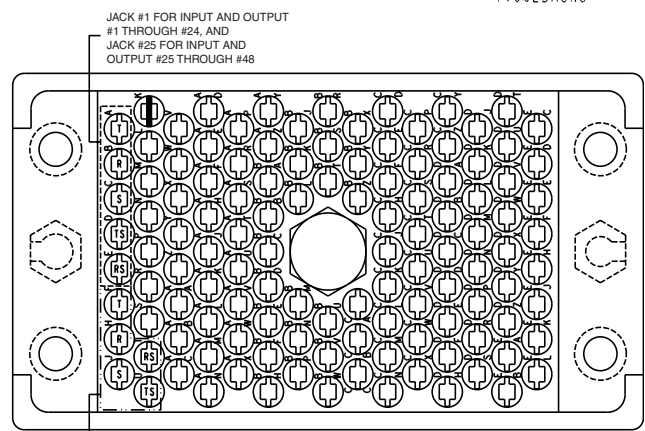

Standard Audio Configuration Wiring (S.A.C.)  
90 Pin Plug Connector  
(Normals at jacks)

90 PIN CONNECTOR PIN-OUT			
JACK No.	TIP	RING	SLEEVE
1	A	H	R
JACKS #2 THRU #6 PATTERN CONTINUES TO F, N, W			
7	X	AE	AM
JACKS #8 THRU #12 PATTERN CONTINUES TO AC, AL, AT			
13	BJ	BS	BY
JACKS #14 THRU #18 PATTERN CONTINUES TO BP, BX, CD			
19	CF	CN	CW
JACKS #20 THRU #24 PATTERN CONTINUES TO CM, CU, DB			

Standard Audio Configuration Wiring (S.A.C.)  
120 Pin Plug Connector  
(Normals brought out)

120 PIN CONNECTOR PIN-OUT					
JACK No.	TIP	RING	SLEEVE	TIP SHUNT	RING SHUNT
1	A	B	C	D	E
JACKS #2 THRU #6 PATTERN CONTINUES TO AM, AN, AL, AR, AJ					
7	AH	AF	AE	AD	AP
JACKS #8 THRU #12 PATTERN CONTINUES TO BM, BP, BW, BV, BU					
13	BT	BS	BR	BX	BY
JACKS #14 THRU #18 PATTERN CONTINUES TO CX, DH, DF, DE, DD					
19	DC	DB	DA	CZ	CY
JACKS #20 THRU #24 PATTERN CONTINUES TO EF, EH, EJ, EK, EL					